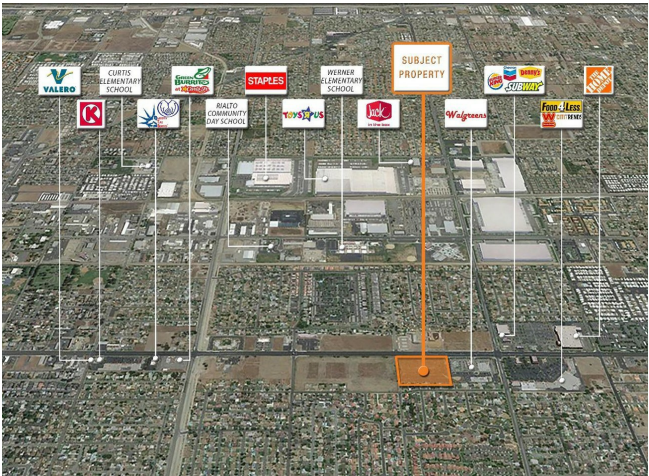

Upon Request

For more information visit:
<https://www.loopnet.com/Listing/1100-W-Foothill-Blvd-Rialto-CA/17289462/>

Price:	Upon Request
Property Type:	Land
Property Sub-type:	Commercial
Proposed Use:	Commercial
Sale Type:	Investment
Total Lot Size:	5.27 AC
No. Lots:	1
Zoning Description:	C2
APN / Parcel ID:	0128-571-24