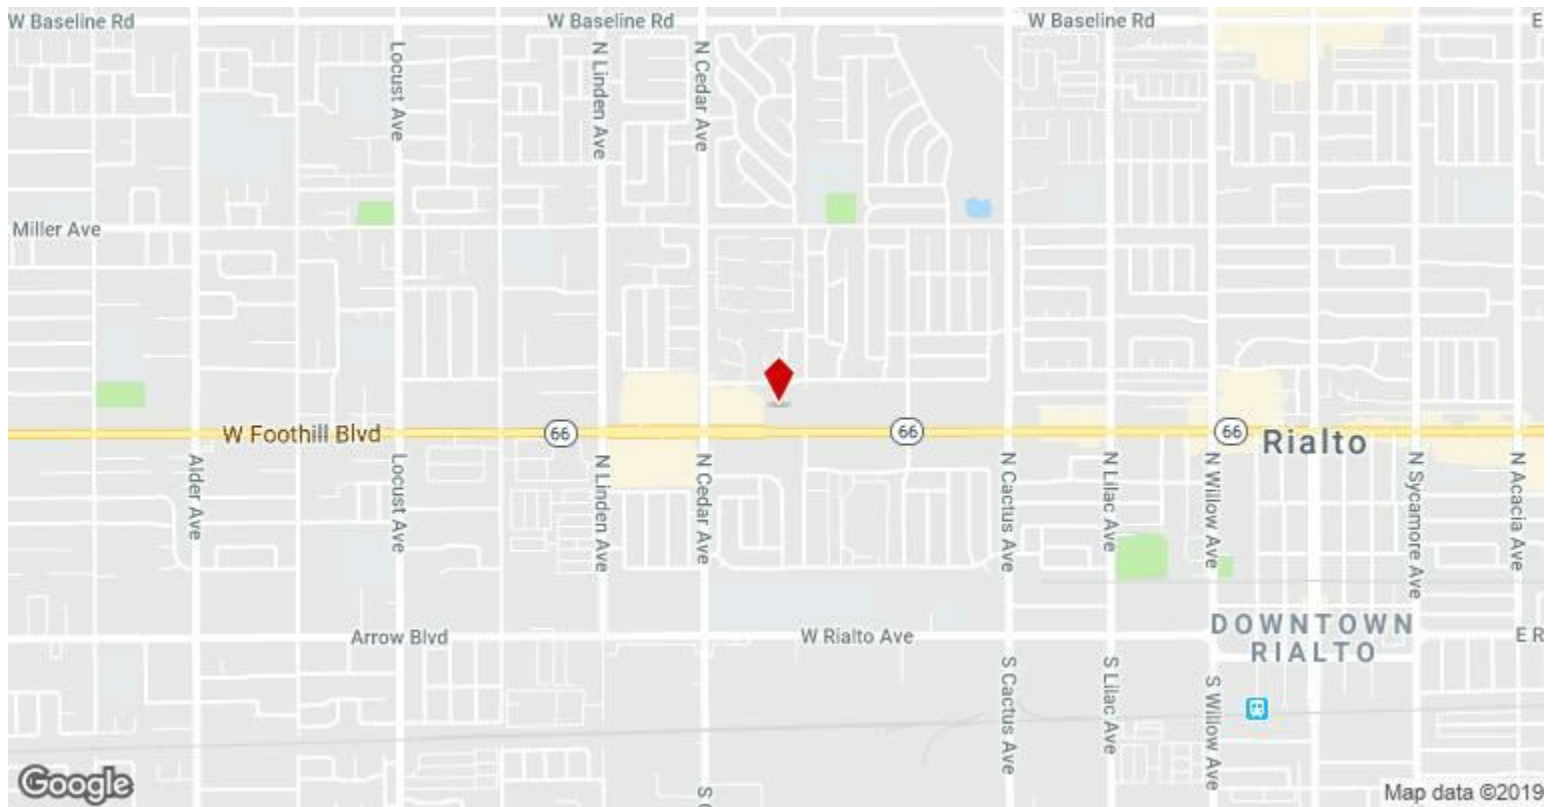

1100 W Foothill Blvd

1100 W Foothill Blvd, Rialto, CA 92376

RE/MAX ONE
COMMERCIAL

David Dawud
Max One Commercial
11141 Tampa Ave, Northridge, CA 91326
realty@daviddawud.com
(818) 464-5792

1100 W Foothill Blvd

Upon Request

For more information visit:
<https://www.loopnet.com/Listing/1100-W-Foothill-Blvd-Rialto-CA/17289462/>

Price:	Upon Request
Property Type:	Land
Property Sub-type:	Commercial
Proposed Use:	Commercial
Sale Type:	Investment
Total Lot Size:	5.27 AC
No. Lots:	1
Zoning Description:	C2
APN / Parcel ID:	0128-571-24

1100 W Foothill Blvd, Rialto, CA 92376